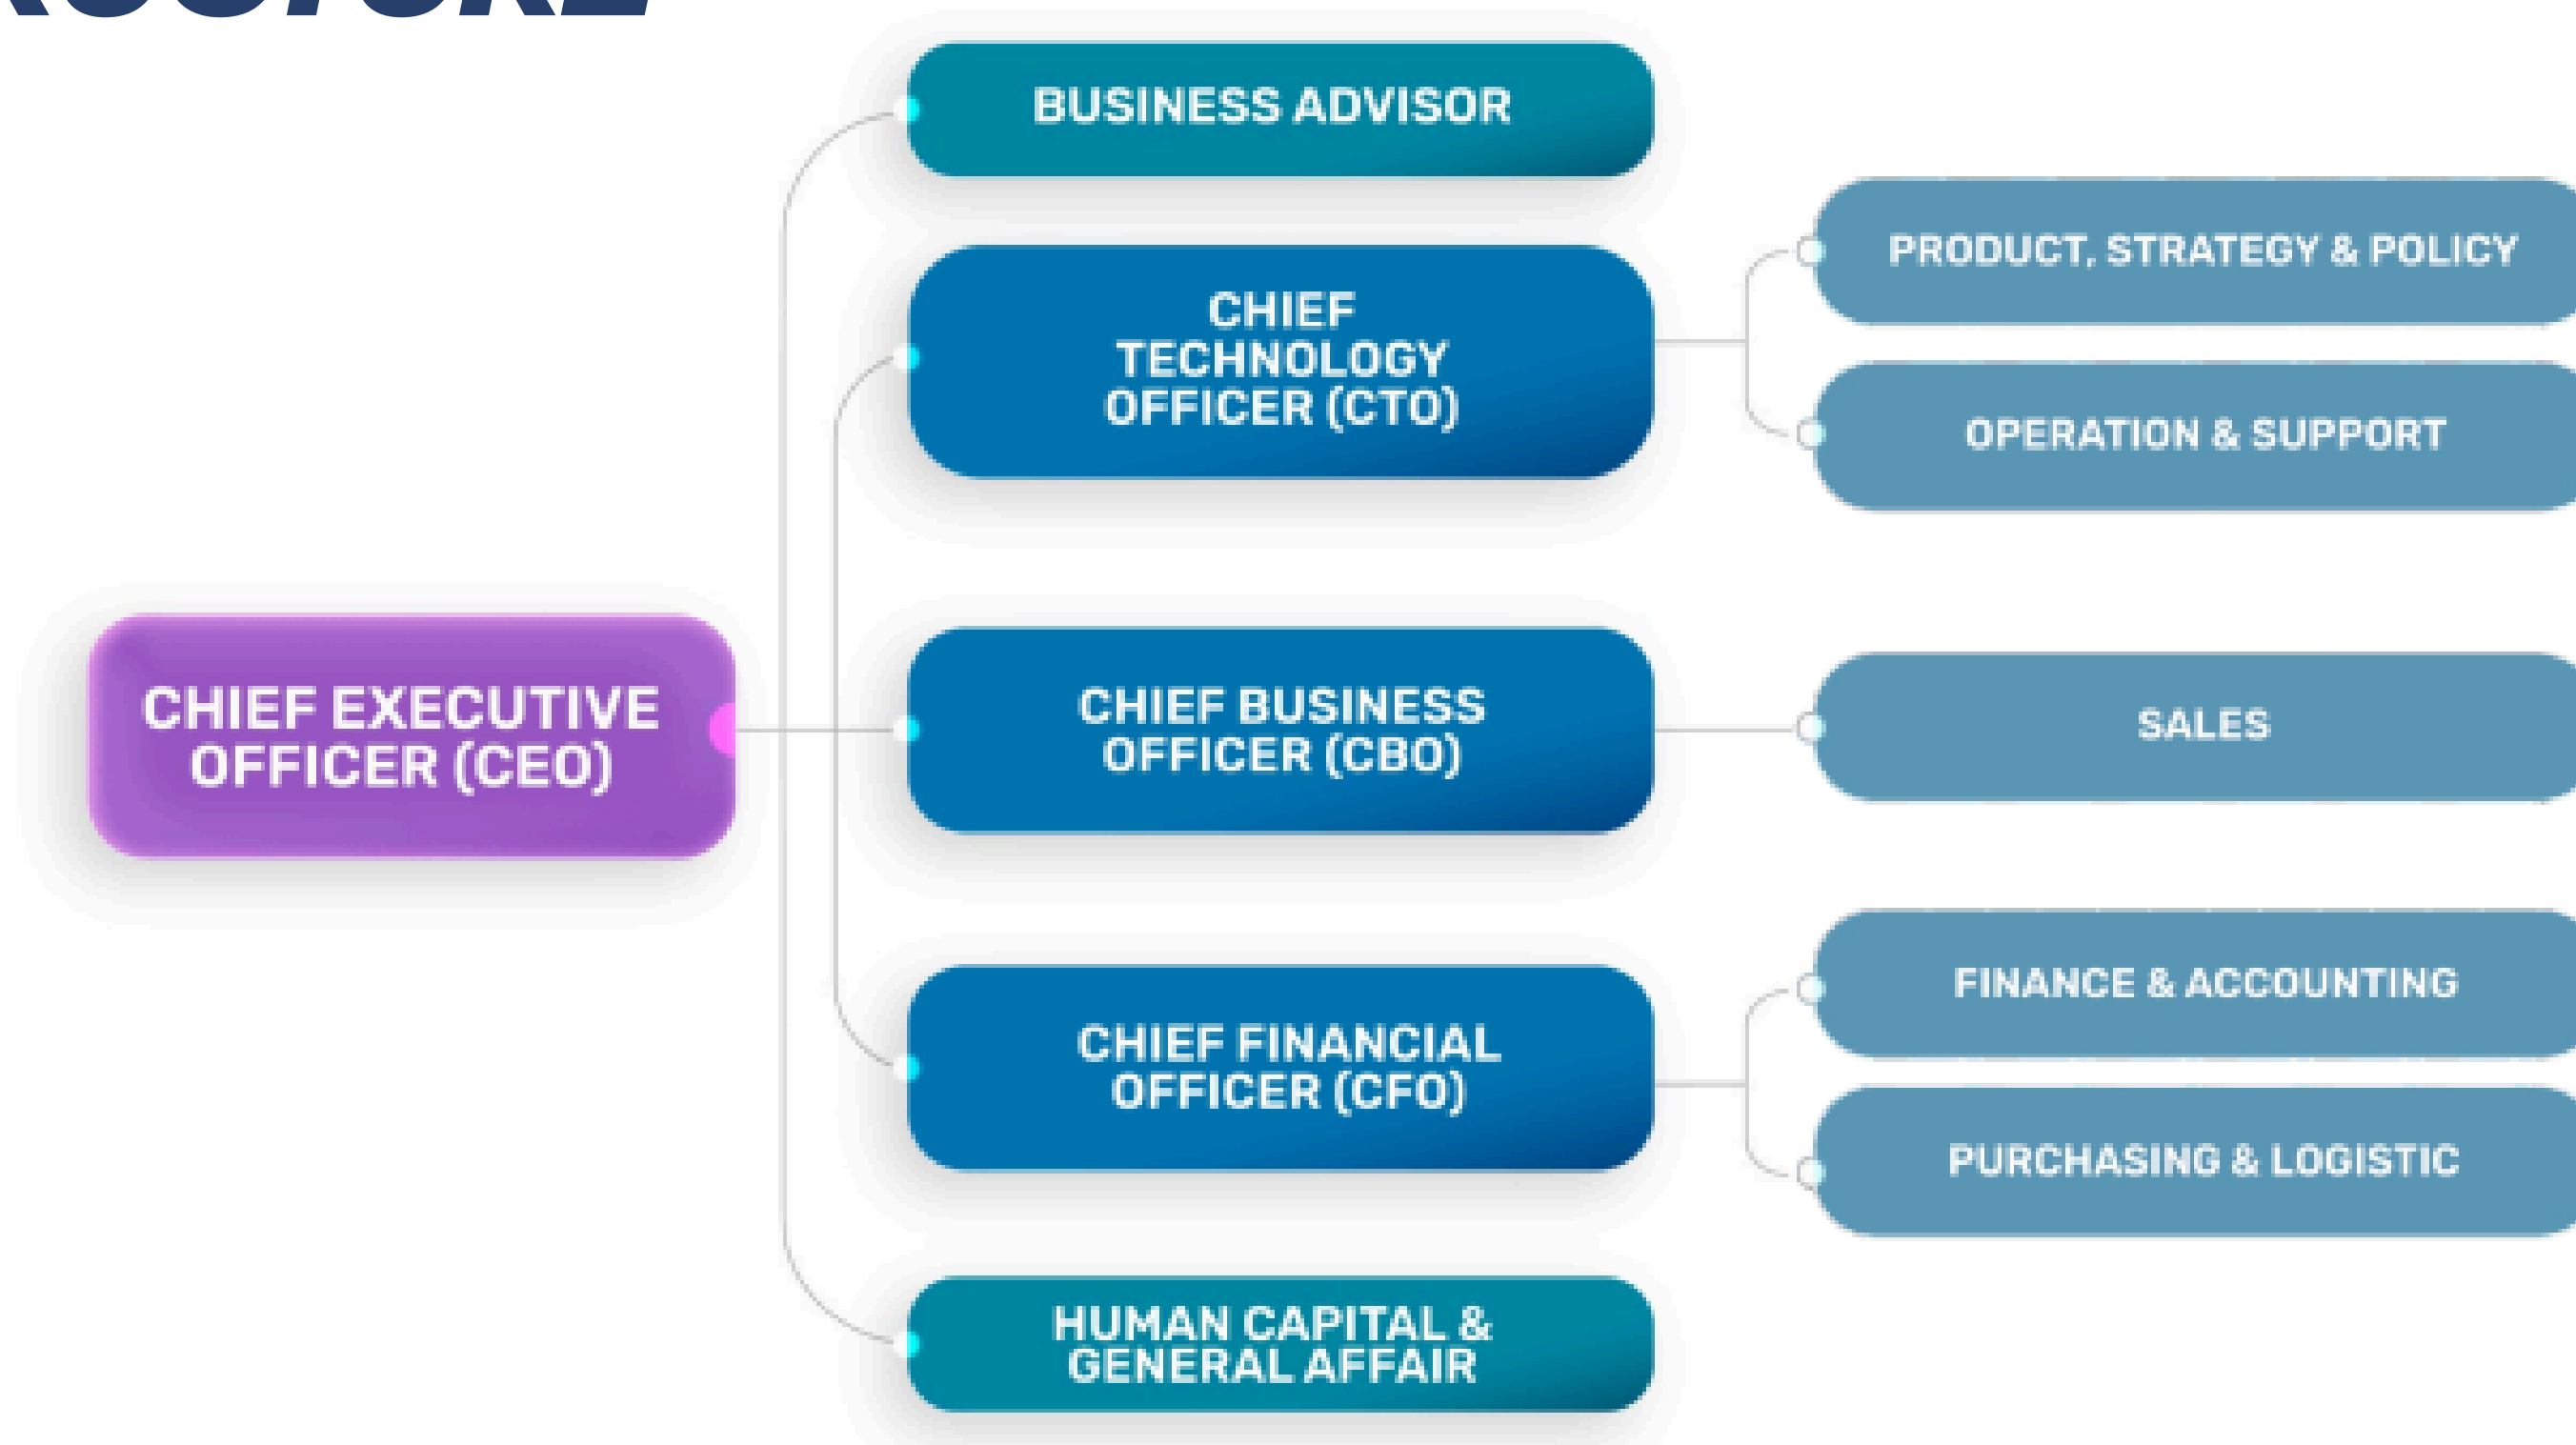

BOARD OF DIRECTOR

**Ririn
Setyaningsih**
CHIEF FINANCIAL OFFICER

**Bachtiyar
Subiyantoro**
CHIEF EXECUTIVE OFFICER

**Taufik
Ambaryanto**
CHIEF TECHNOLOGY OFFICER

**Erwin
Novriyanto**
CHIEF BUSINESS OFFICER

COMPANY STRUCTURE

BUSINESS STRUCTURE

CUSTOMER

Smart System toward Efficiency

Value Add of Existing Business Model

Up sale and Cross sale

Facilities

Power System